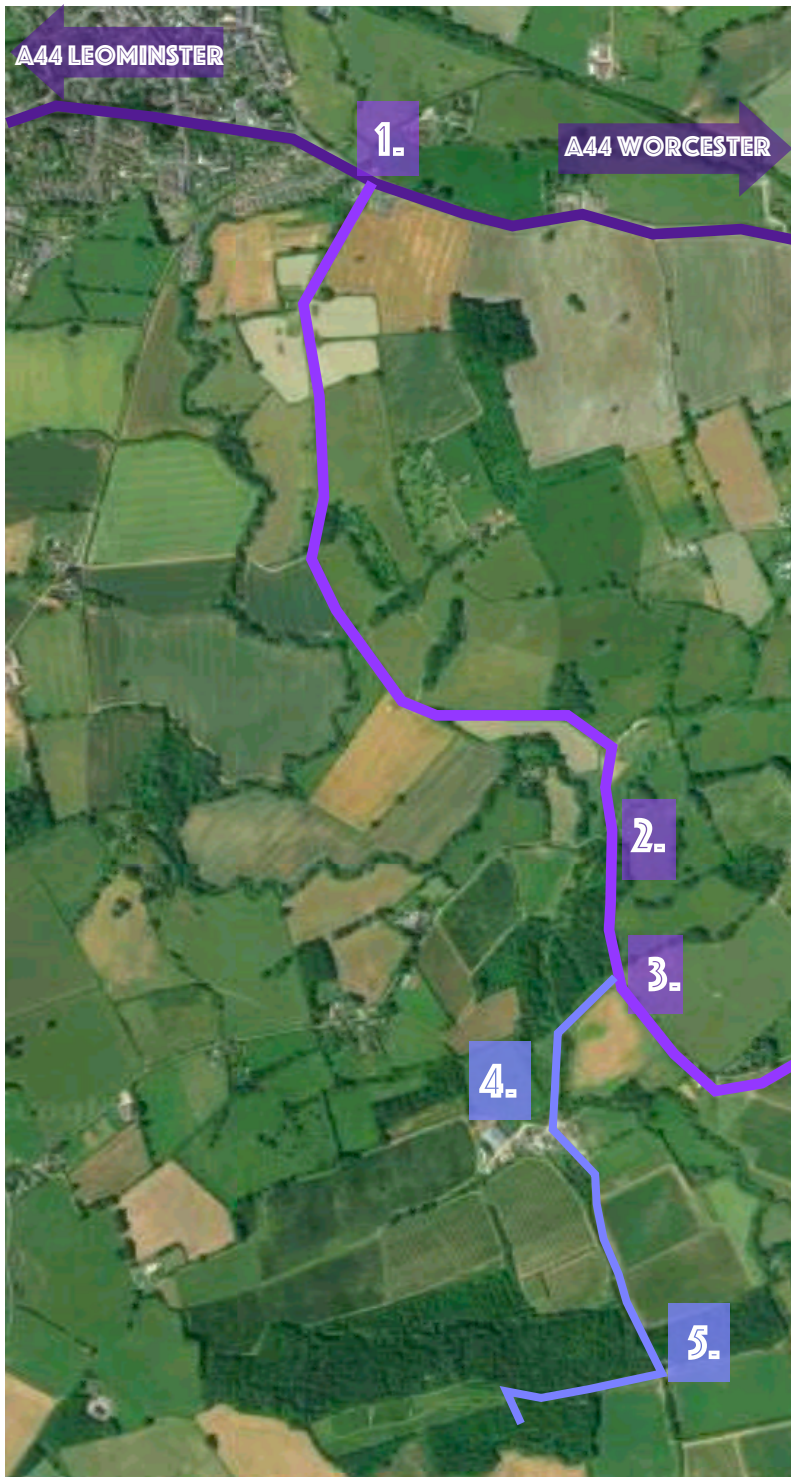

# DIRECTIONS

BROOK HOUSE WOODS  
Brook House Farm  
Avenbury Lane  
Bromyard  
HR7 4LB

The post code HR7 4LB takes you past the farm (point 3)

1 - From the A44 turn down Avenbury lane signposted 'Avenbury, Acton Beauchamp'

Some sat nav's will try to send you down a farm road further up the A44. If you end up on this farm road please close all gates, pick back up on the map at point 2 by going left at the little cross roads.

2 - Straight over the little cross roads towards 'Paunton, Evesbatch'

3 - Take the next available right signposted 'Brook House Farm', the sat nav will take you further on.

4 - As you come into the farm yard keep left following signs for the woods.

5 - Follow signs round to the right

6 - Take a left signed glamping parking and park in your designated spot.

7 - On foot make your way up the meadow following signs to your home for the next few days!