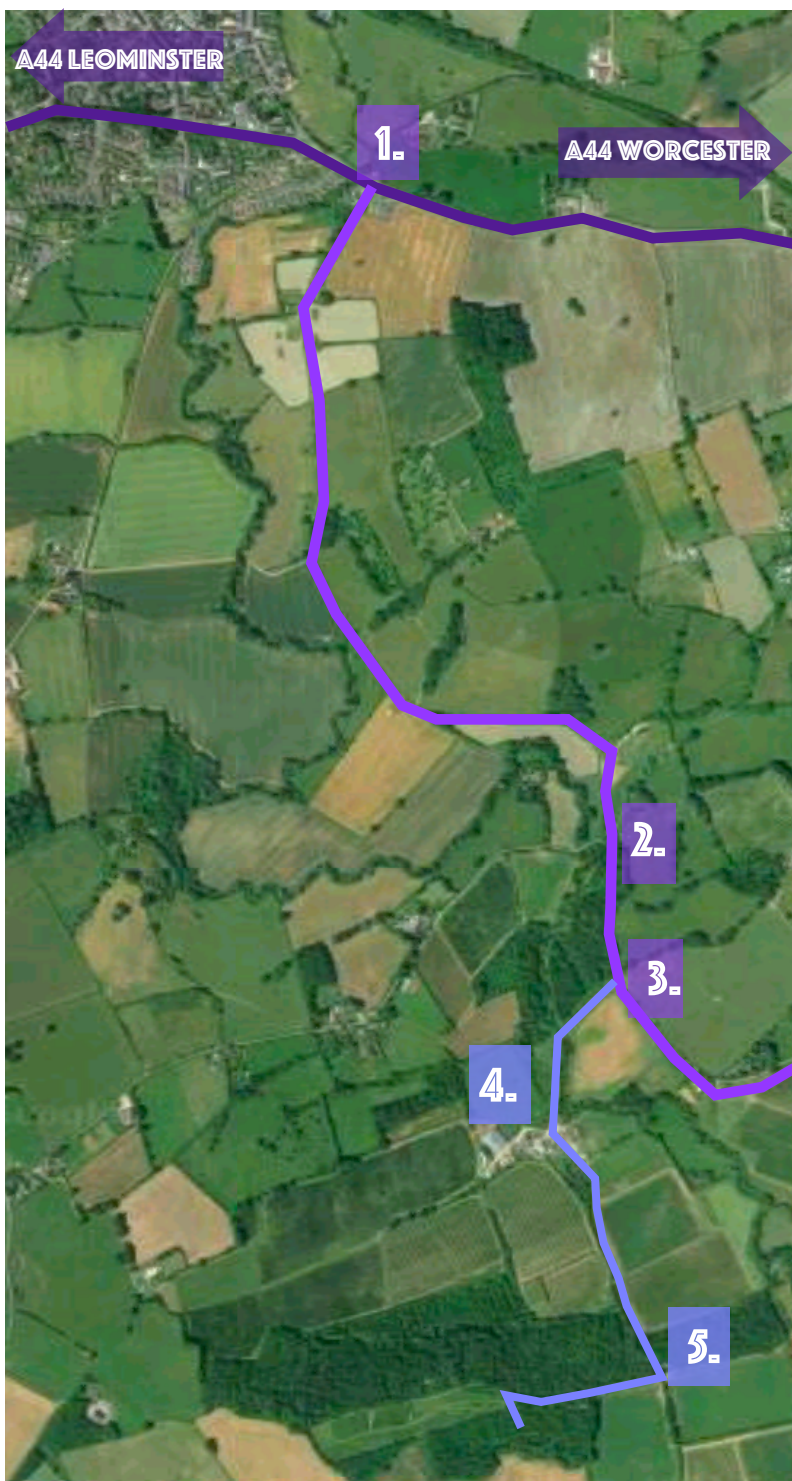

# DIRECTIONS

BROOK HOUSE WOODS  
Brook House Farm  
Avenbury Lane  
Bromyard  
HR7 4LB

The post code HR7 4LB takes you past the farm (point 3)

1 - From the A44 turn down Avenbury lane signposted 'Avenbury, Acton Beauchamp'

Some sat nav's will try to send you down a farm road further up the A44. If you end up on this farm road please close all gates, pick back up on the map at point 2 by going left at the little cross roads.

2 - Straight over the little cross roads towards 'Paunton, Evesbatch'

3 - Take the next available right signposted 'Brook House Farm', the sat nav will take you further on.

4 - As you come into the farm yard keep left following signs for the woods.

5 - Follow signs round to the right

6 - At the little cross roads continue straight following Oriana signs.

7 - Take a right across the meadow and park in the space just to the right of Oriana